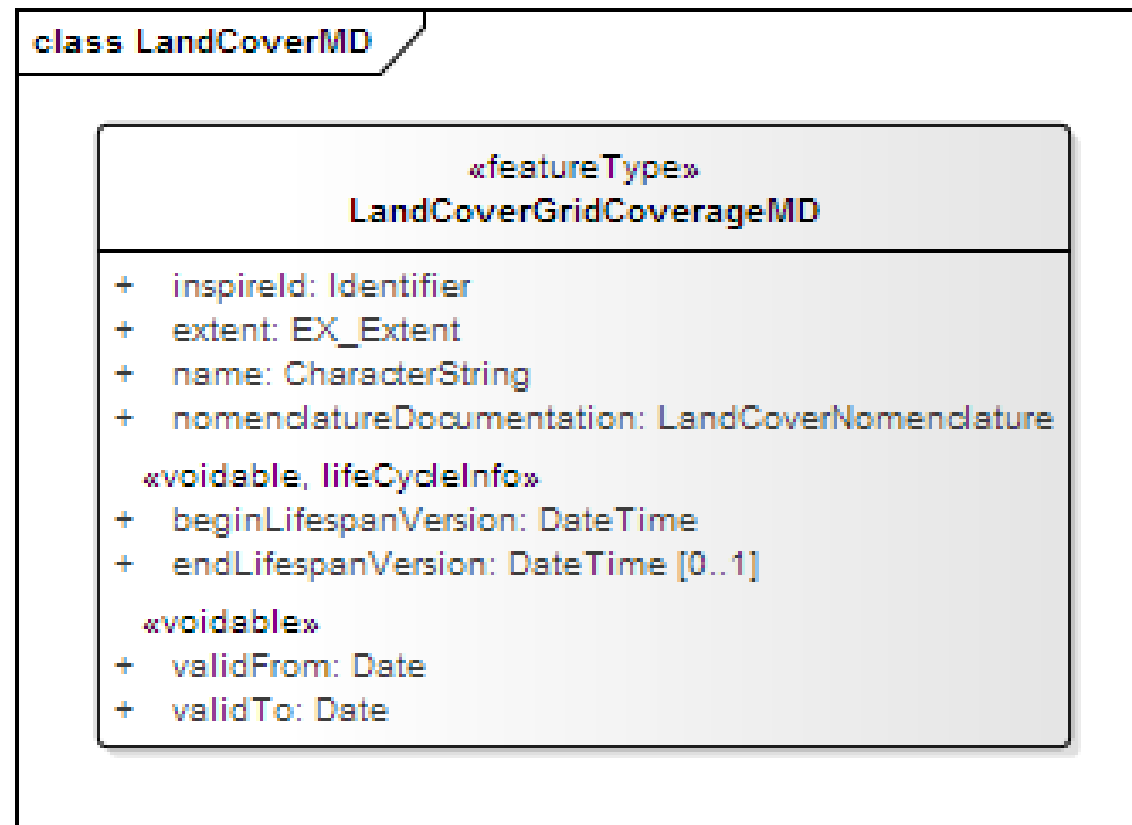

INSPIRE Coverages

Schema Modifications for WCS

Coverage Metadata Model

Coverage Metadata Model

Coverage Metadata Model

Coverage Metadata Model

Coverage Metadata Model

Elevation Coverage Metadata

<https://schema.datacove.eu/ElevationGridCoverageMetadata.xsd>

Orthoimagery Coverage Metadata

Land Cover Coverage Metadata

<http://test.datacove.eu/LandCoverRasterMDExt.xsd>

Schema Files

- <https://schema.datacove.eu/ElevationGridCoverageMetadata.xsd>
- <https://schema.datacove.eu/OrthoimageryMetadata.xsd>
- <http://test.datacove.eu/LandCoverRasterMDExt.xsd>