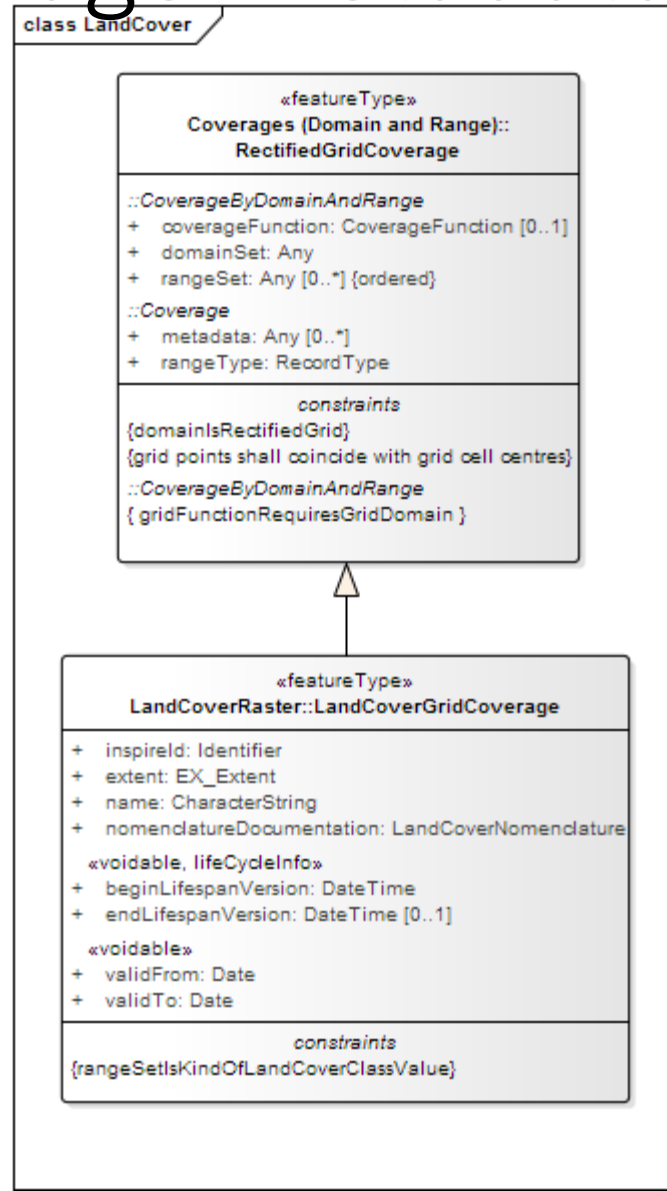

INSPIRE Coverages

Schema Modifications for WCS

Coverage Metadata Model

Coverage Metadata Model

Coverage Metadata Model

Coverage Metadata Model

Coverage Metadata Model

Elevation Coverage Metadata

<https://schema.datacove.eu/ElevationGridCoverageMetadata.xsd>

Orthoimagery Coverage Metadata

Land Cover Coverage Metadata

<http://test.datacove.eu/LandCoverRasterMDExt.xsd>

Schema Files

- <https://schema.datacove.eu/ElevationGridCoverageMetadata.xsd>
- <https://schema.datacove.eu/OrthoimageryMetadata.xsd>
- <http://test.datacove.eu/LandCoverRasterMDExt.xsd>