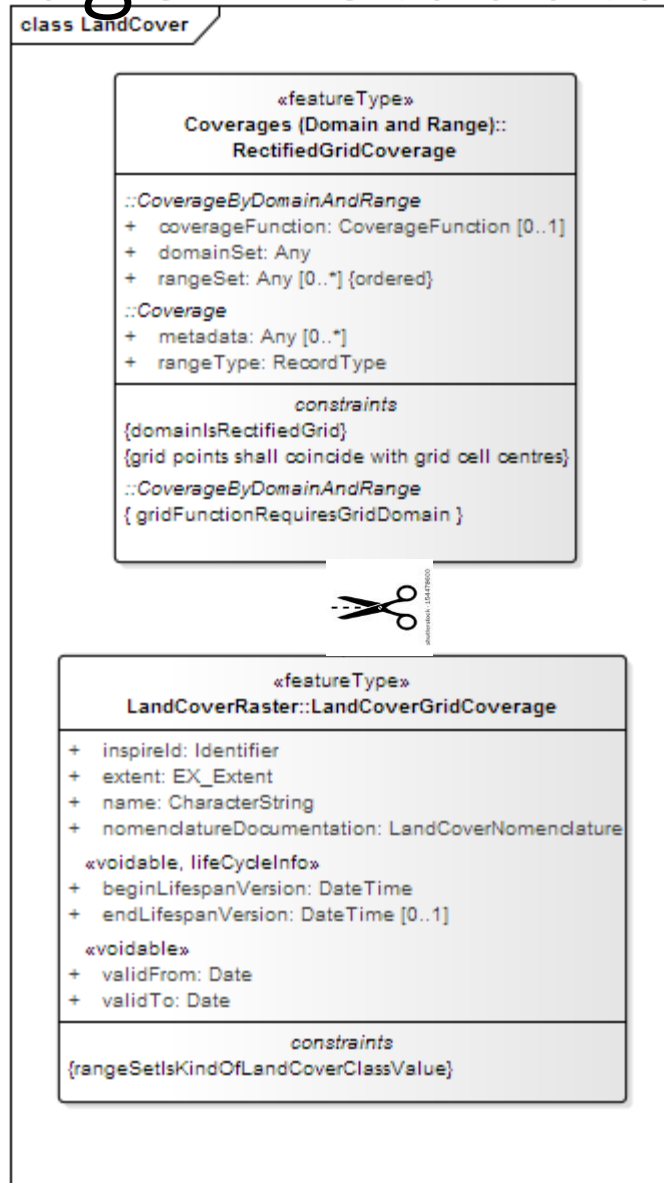

INSPIRE Coverages

Schema Modifications for WCS

Coverage Metadata Model

Coverage Metadata Model

Coverage Metadata Model

Coverage Metadata Model

Coverage Metadata Model

Elevation Coverage Metadata

<https://schema.datacove.eu/ElevationGridCoverageMetadata.xsd>

Orthoimagery Coverage Metadata

Land Cover Coverage Metadata

<http://test.datacove.eu/LandCoverRasterMDExt.xsd>

Schema Files

- <https://schema.datacove.eu/ElevationGridCoverageMetadata.xsd>
- <https://schema.datacove.eu/OrthoimageryMetadata.xsd>
- <http://test.datacove.eu/LandCoverRasterMDExt.xsd>