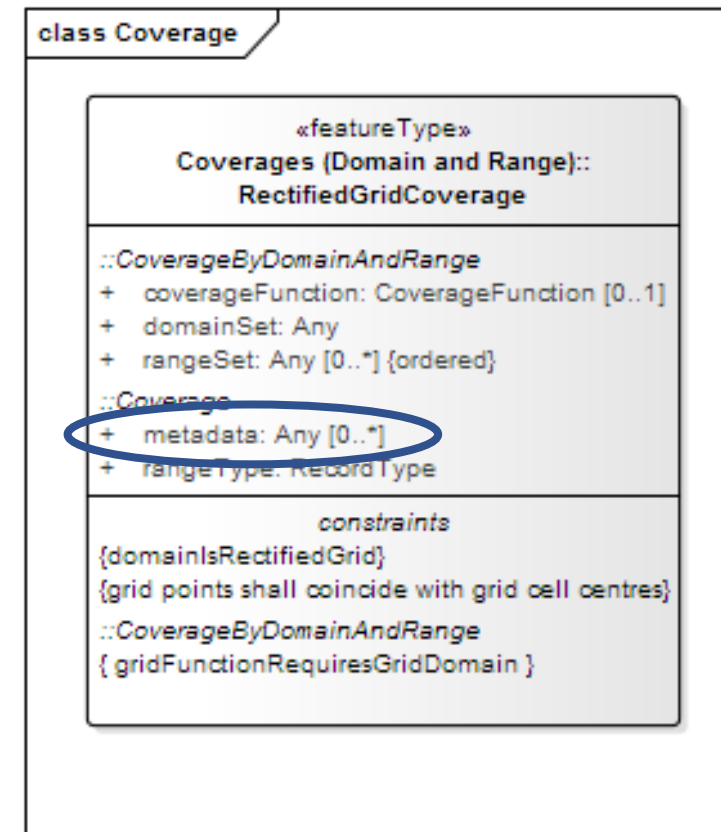

INSPIRE Coverages

Schema Modifications for WCS

Coverage Metadata Model

Coverage Metadata Model

Coverage Metadata Model

Coverage Metadata Model

Coverage Metadata Model

Elevation Coverage Metadata

<https://schema.datacove.eu/ElevationGridCoverageMetadata.xsd>

Orthoimagery Coverage Metadata

Land Cover Coverage Metadata

<http://test.datacove.eu/LandCoverRasterMDExt.xsd>

Schema Files

- <https://schema.datacove.eu/ElevationGridCoverageMetadata.xsd>
- <https://schema.datacove.eu/OrthoimageryMetadata.xsd>
- <http://test.datacove.eu/LandCoverRasterMDExt.xsd>