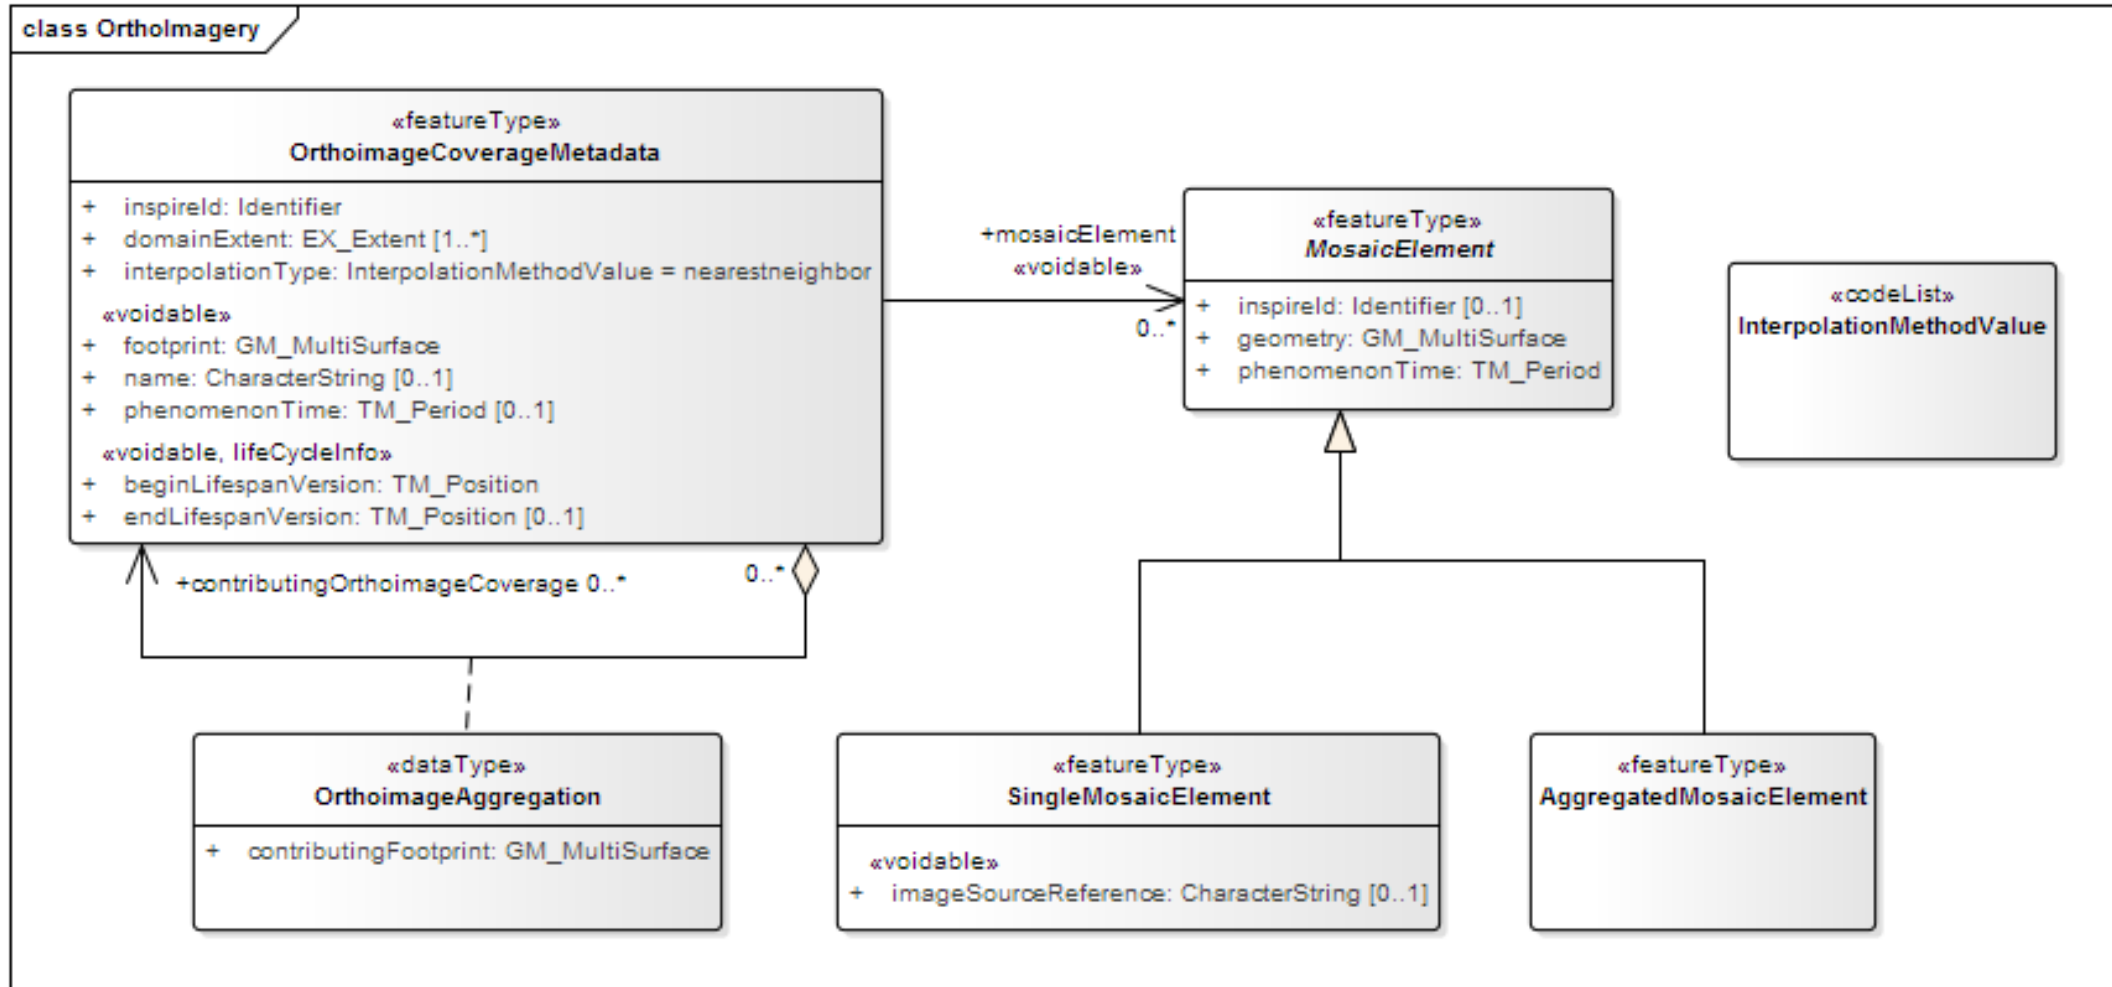

INSPIRE Coverages

Schema Modifications for WCS

Coverage Metadata Model

Coverage Metadata Model

Coverage Metadata Model

Coverage Metadata Model

Coverage Metadata Model

Elevation Coverage Metadata

<https://schema.datacove.eu/ElevationGridCoverageMetadata.xsd>

Orthoimagery Coverage Metadata

Land Cover Coverage Metadata

<http://test.datacove.eu/LandCoverRasterMDExt.xsd>

Schema Files

- <https://schema.datacove.eu/ElevationGridCoverageMetadata.xsd>
- <https://schema.datacove.eu/OrthoimageryMetadata.xsd>
- <http://test.datacove.eu/LandCoverRasterMDExt.xsd>