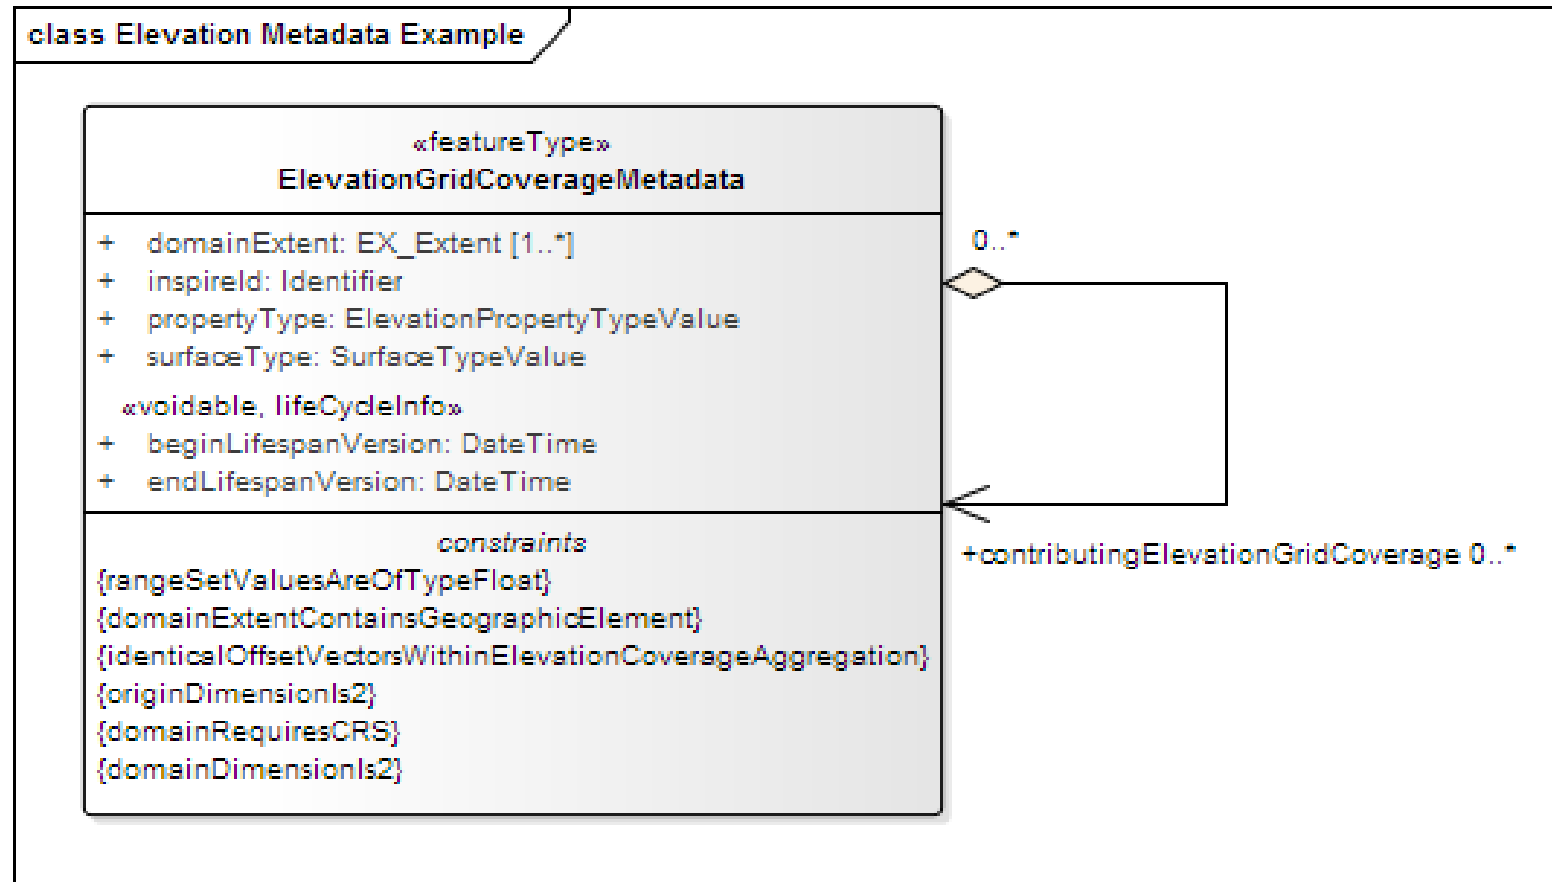

INSPIRE Coverages

Schema Modifications for WCS

Coverage Metadata Model

Coverage Metadata Model

Coverage Metadata Model

Coverage Metadata Model

Coverage Metadata Model

Elevation Coverage Metadata

<https://schema.datacove.eu/ElevationGridCoverageMetadata.xsd>

Orthoimagery Coverage Metadata

Land Cover Coverage Metadata

<http://test.datacove.eu/LandCoverRasterMDExt.xsd>

Schema Files

- <https://schema.datacove.eu/ElevationGridCoverageMetadata.xsd>
- <https://schema.datacove.eu/OrthoimageryMetadata.xsd>
- <http://test.datacove.eu/LandCoverRasterMDExt.xsd>