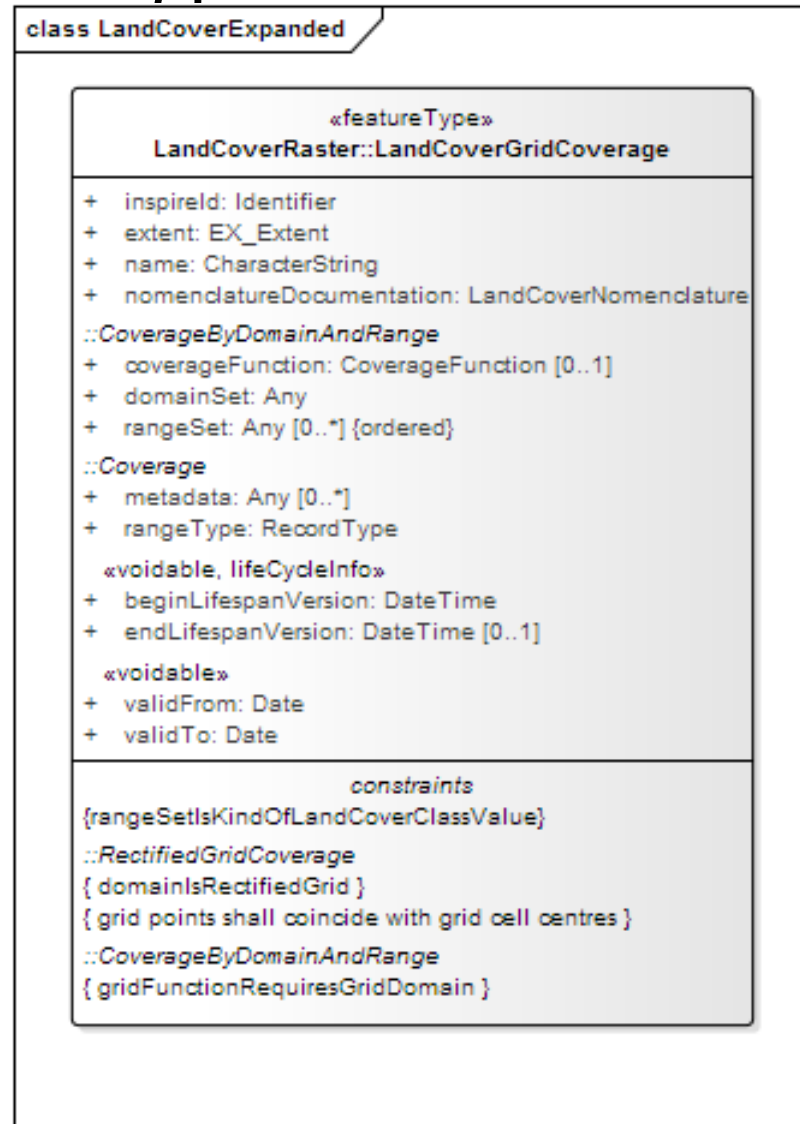

INSPIRE Coverages

Schema Modifications for WCS

Coverage Metadata Model

Coverage Metadata Model

Coverage Metadata Model

Coverage Metadata Model

Coverage Metadata Model

Elevation Coverage Metadata

<https://schema.datacove.eu/ElevationGridCoverageMetadata.xsd>

Orthoimagery Coverage Metadata

Land Cover Coverage Metadata

<http://test.datacove.eu/LandCoverRasterMDExt.xsd>

Schema Files

- <https://schema.datacove.eu/ElevationGridCoverageMetadata.xsd>
- <https://schema.datacove.eu/OrthoimageryMetadata.xsd>
- <http://test.datacove.eu/LandCoverRasterMDExt.xsd>