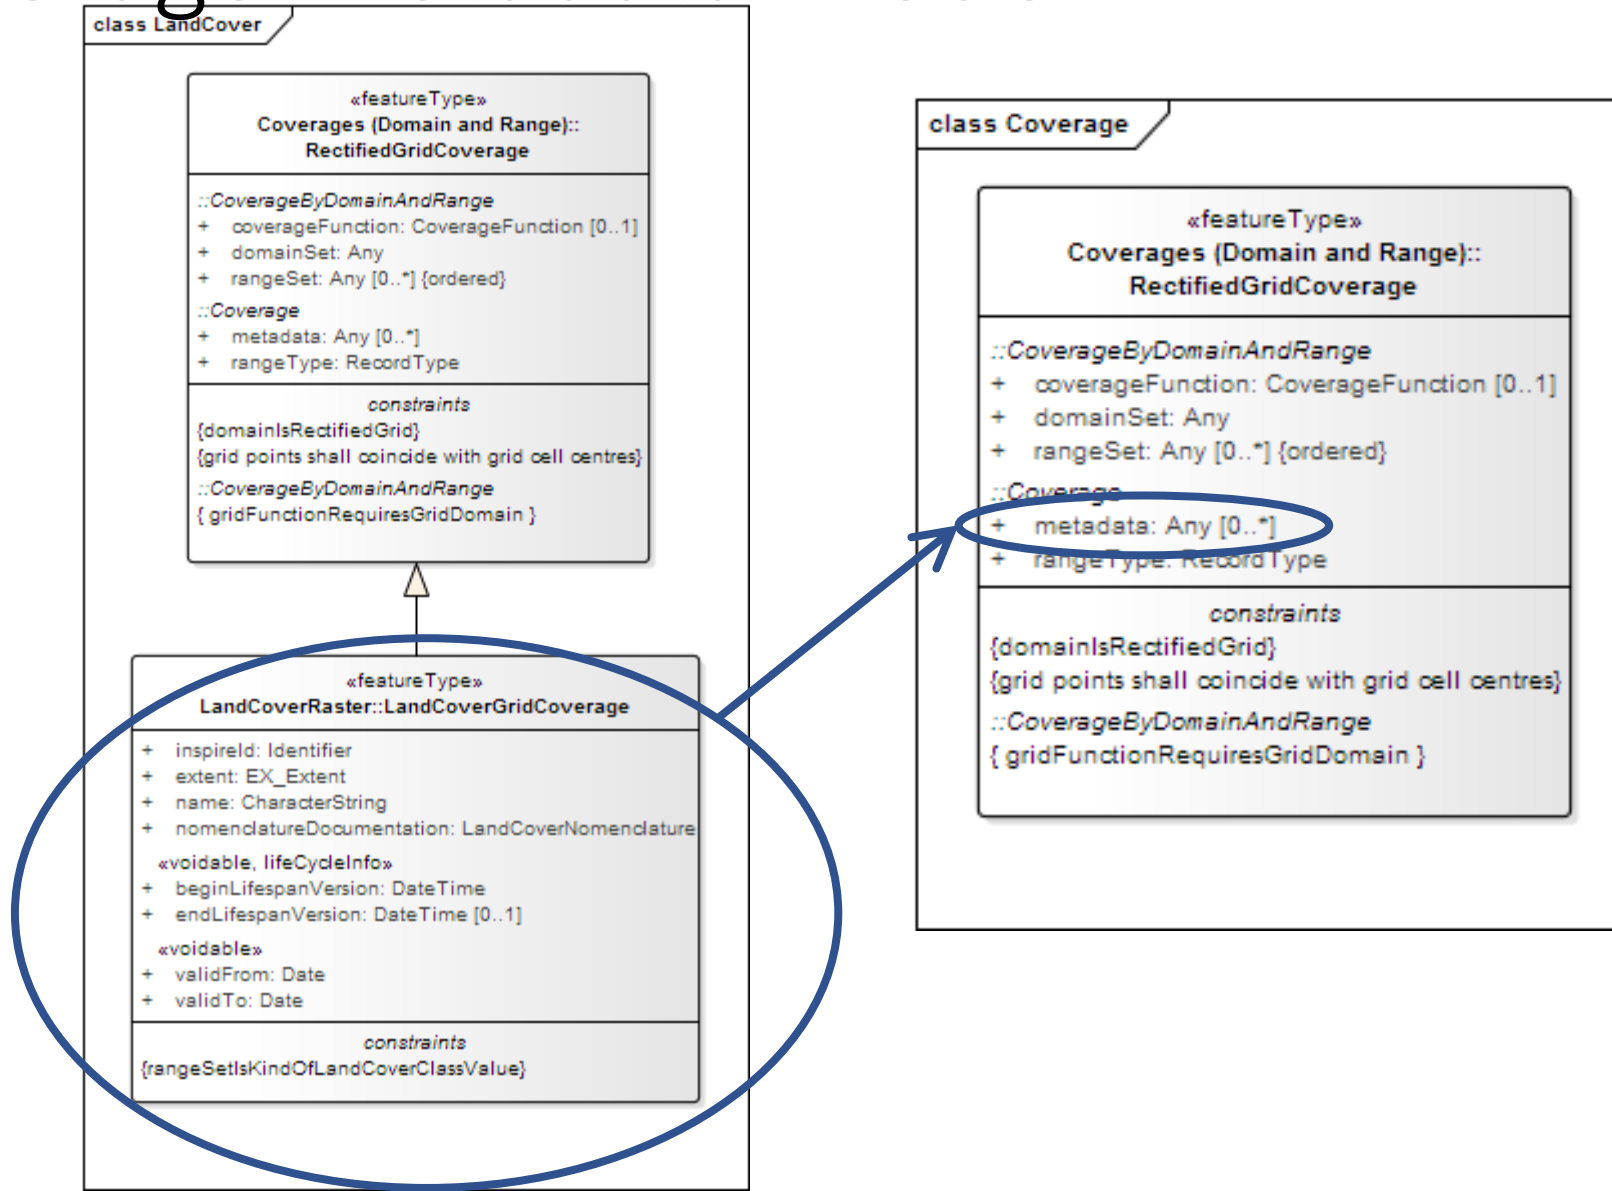

INSPIRE Coverages

Schema Modifications for WCS

Coverage Metadata Model

Coverage Metadata Model

Coverage Metadata Model

Coverage Metadata Model

Coverage Metadata Model

Elevation Coverage Metadata

<https://schema.datacove.eu/ElevationGridCoverageMetadata.xsd>

Orthoimagery Coverage Metadata

Land Cover Coverage Metadata

<http://test.datacove.eu/LandCoverRasterMDExt.xsd>

Schema Files

- <https://schema.datacove.eu/ElevationGridCoverageMetadata.xsd>
- <https://schema.datacove.eu/OrthoimageryMetadata.xsd>
- <http://test.datacove.eu/LandCoverRasterMDExt.xsd>