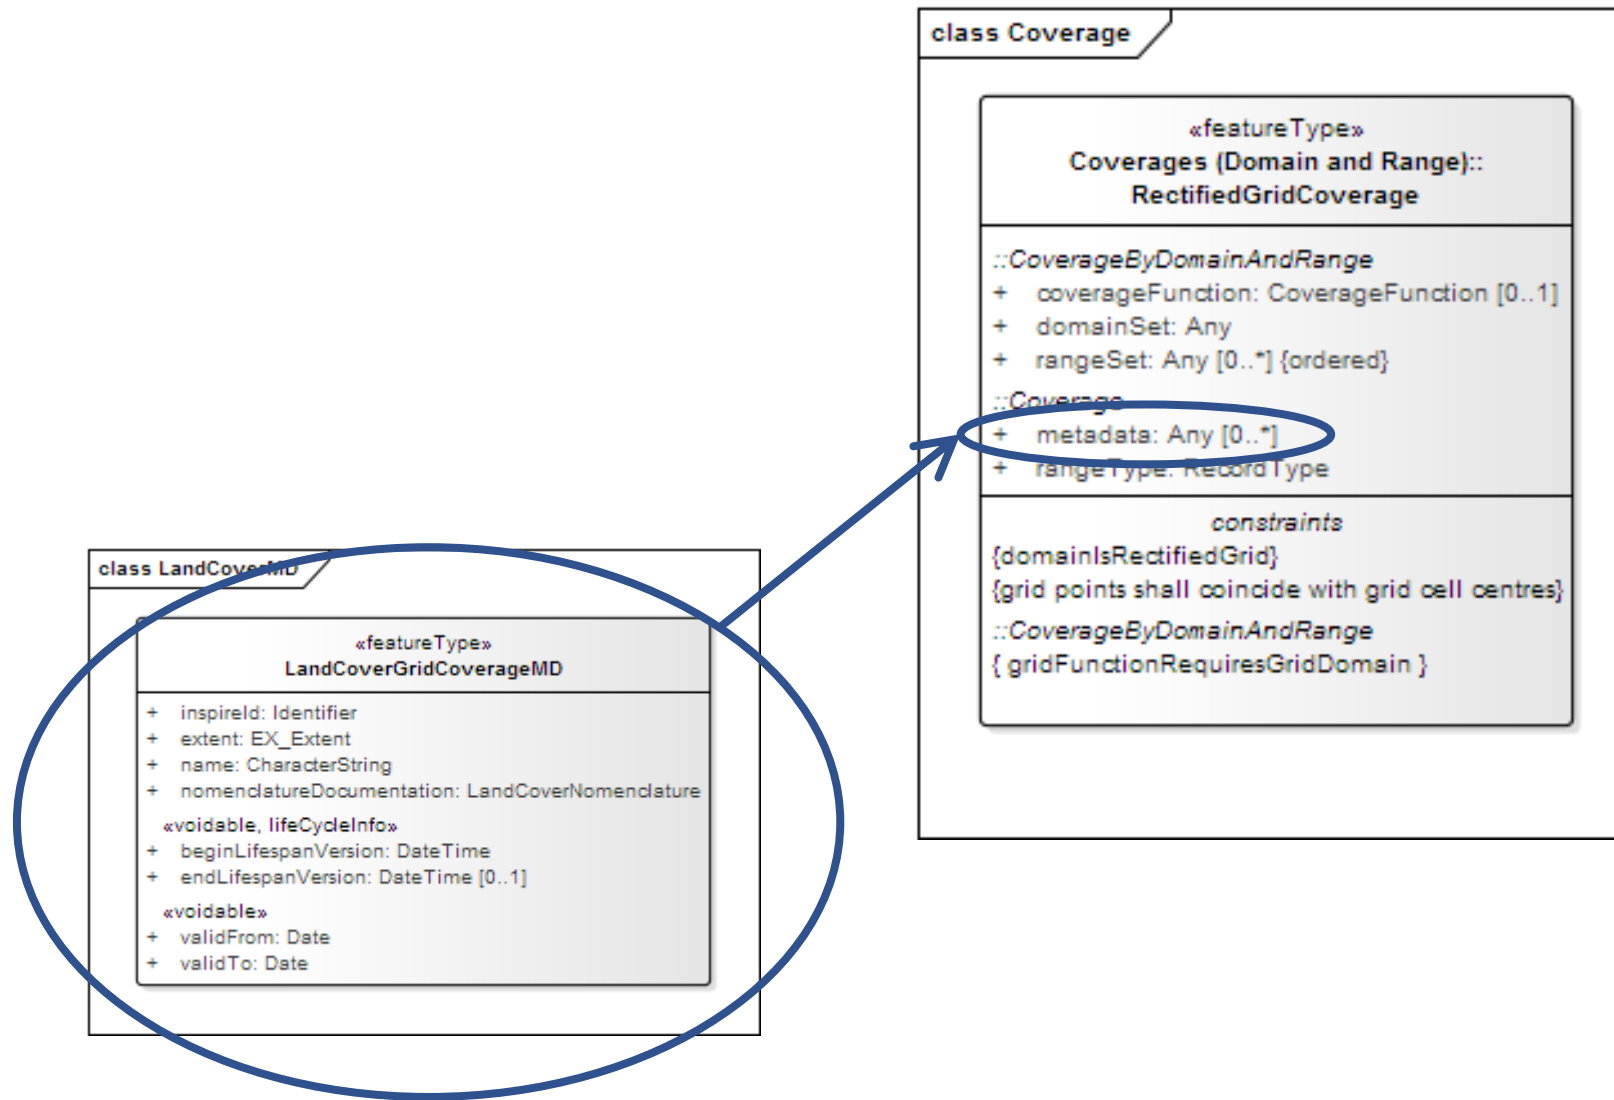

INSPIRE Coverages

Schema Modifications for WCS

Coverage Metadata Model

Coverage Metadata Model

Coverage Metadata Model

Coverage Metadata Model

Coverage Metadata Model

Elevation Coverage Metadata

<https://schema.datacove.eu/ElevationGridCoverageMetadata.xsd>

Orthoimagery Coverage Metadata

Land Cover Coverage Metadata

<http://test.datacove.eu/LandCoverRasterMDExt.xsd>

Schema Files

- <https://schema.datacove.eu/ElevationGridCoverageMetadata.xsd>
- <https://schema.datacove.eu/OrthoimageryMetadata.xsd>
- <http://test.datacove.eu/LandCoverRasterMDExt.xsd>