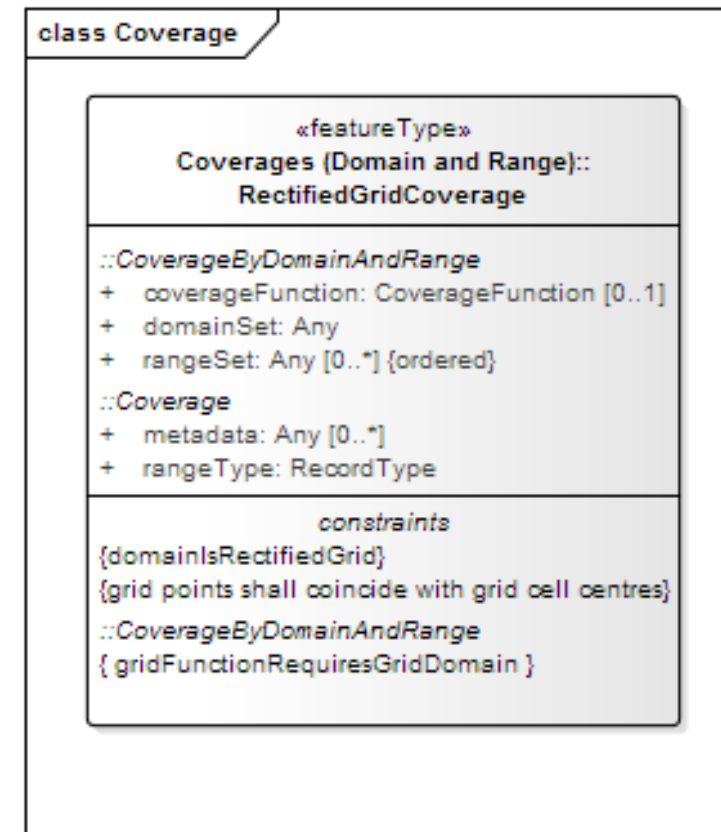

INSPIRE Coverages

Schema Modifications for WCS

Coverage Metadata Model

Coverage Metadata Model

Coverage Metadata Model

Coverage Metadata Model

Coverage Metadata Model

Elevation Coverage Metadata

<https://schema.datacove.eu/ElevationGridCoverageMetadata.xsd>

Orthoimagery Coverage Metadata

Land Cover Coverage Metadata

<http://test.datacove.eu/LandCoverRasterMDExt.xsd>

Schema Files

- <https://schema.datacove.eu/ElevationGridCoverageMetadata.xsd>
- <https://schema.datacove.eu/OrthoimageryMetadata.xsd>
- <http://test.datacove.eu/LandCoverRasterMDExt.xsd>