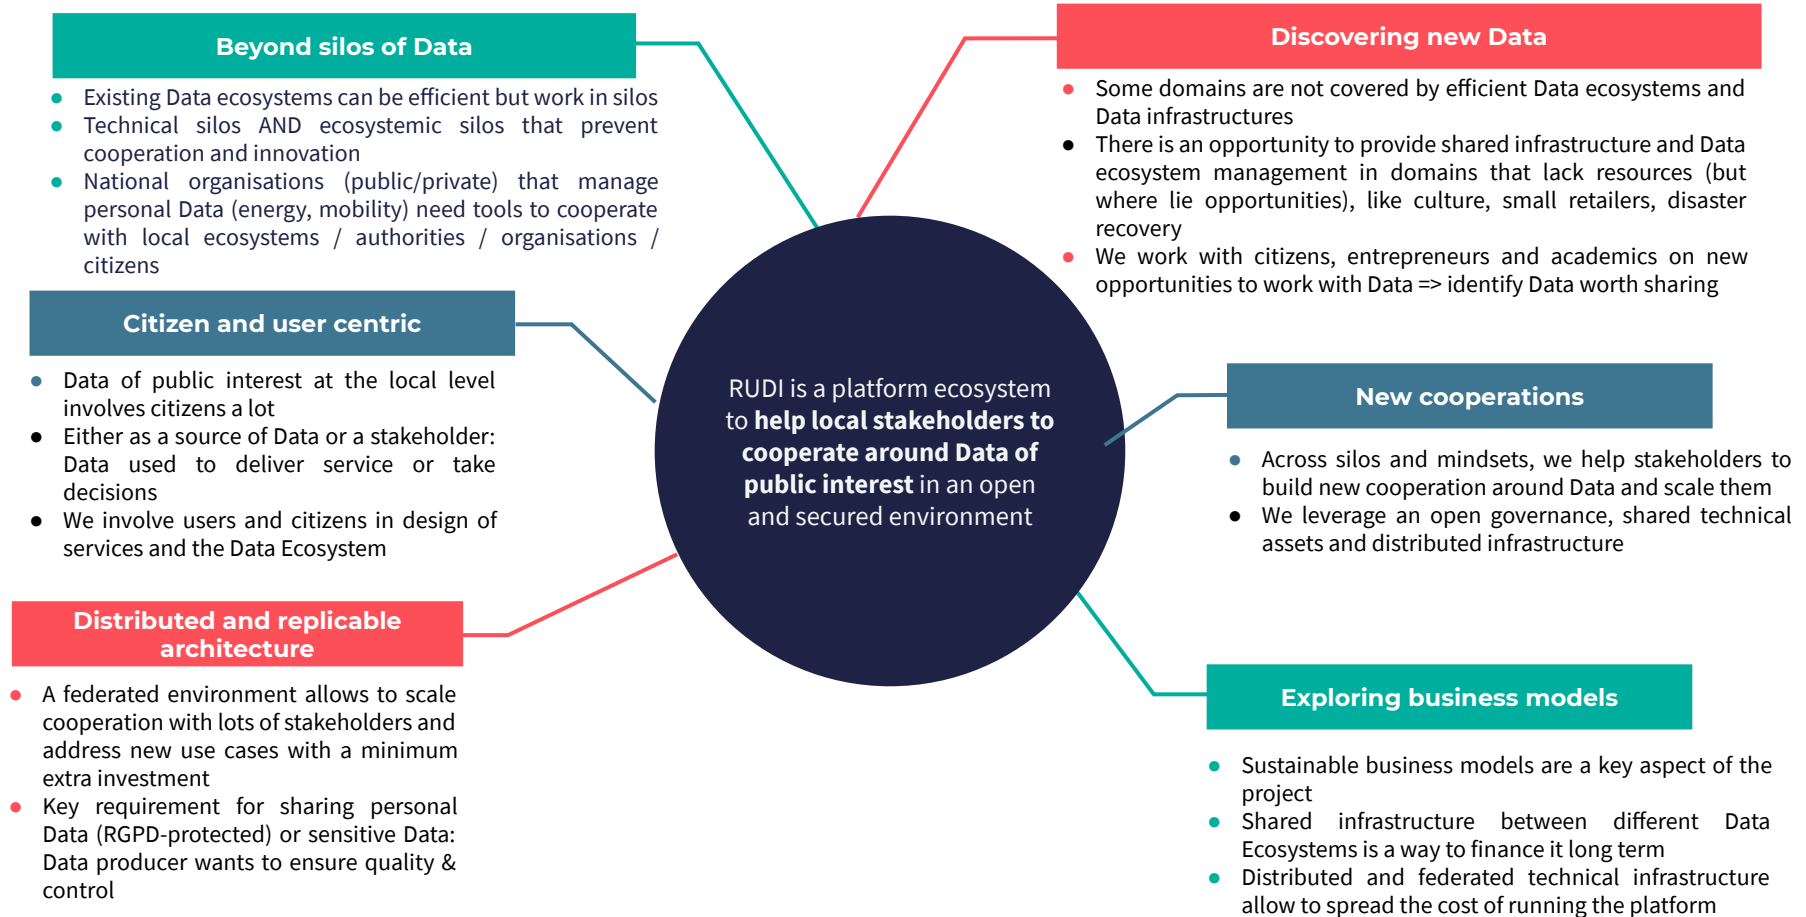

# RUDI - Rennes Urban Data Interface

An Open and Inclusive Metropolitan Data Ecosystem

**Public debate**

- Animation de l'écosystème des données territoriales
- Cadre Juridique et gouvernance
- Débat public

SERVICE PUBLIC MÉTROPOLITAIN DE LA DONNÉE

Increasing interoperability, ease of access and network effects among local/urban stakeholders

# Key benefits of RUDI

# RUDI Data Ecosystems

RUDI helps local innovators, service providers and Data providers to cooperate around Data to produce new services and broadcast Data

RUDI provides connection between various Data ecosystems (e.g. mobility, waste management) and enables new Data ecosystems in new domains/areas of local interest