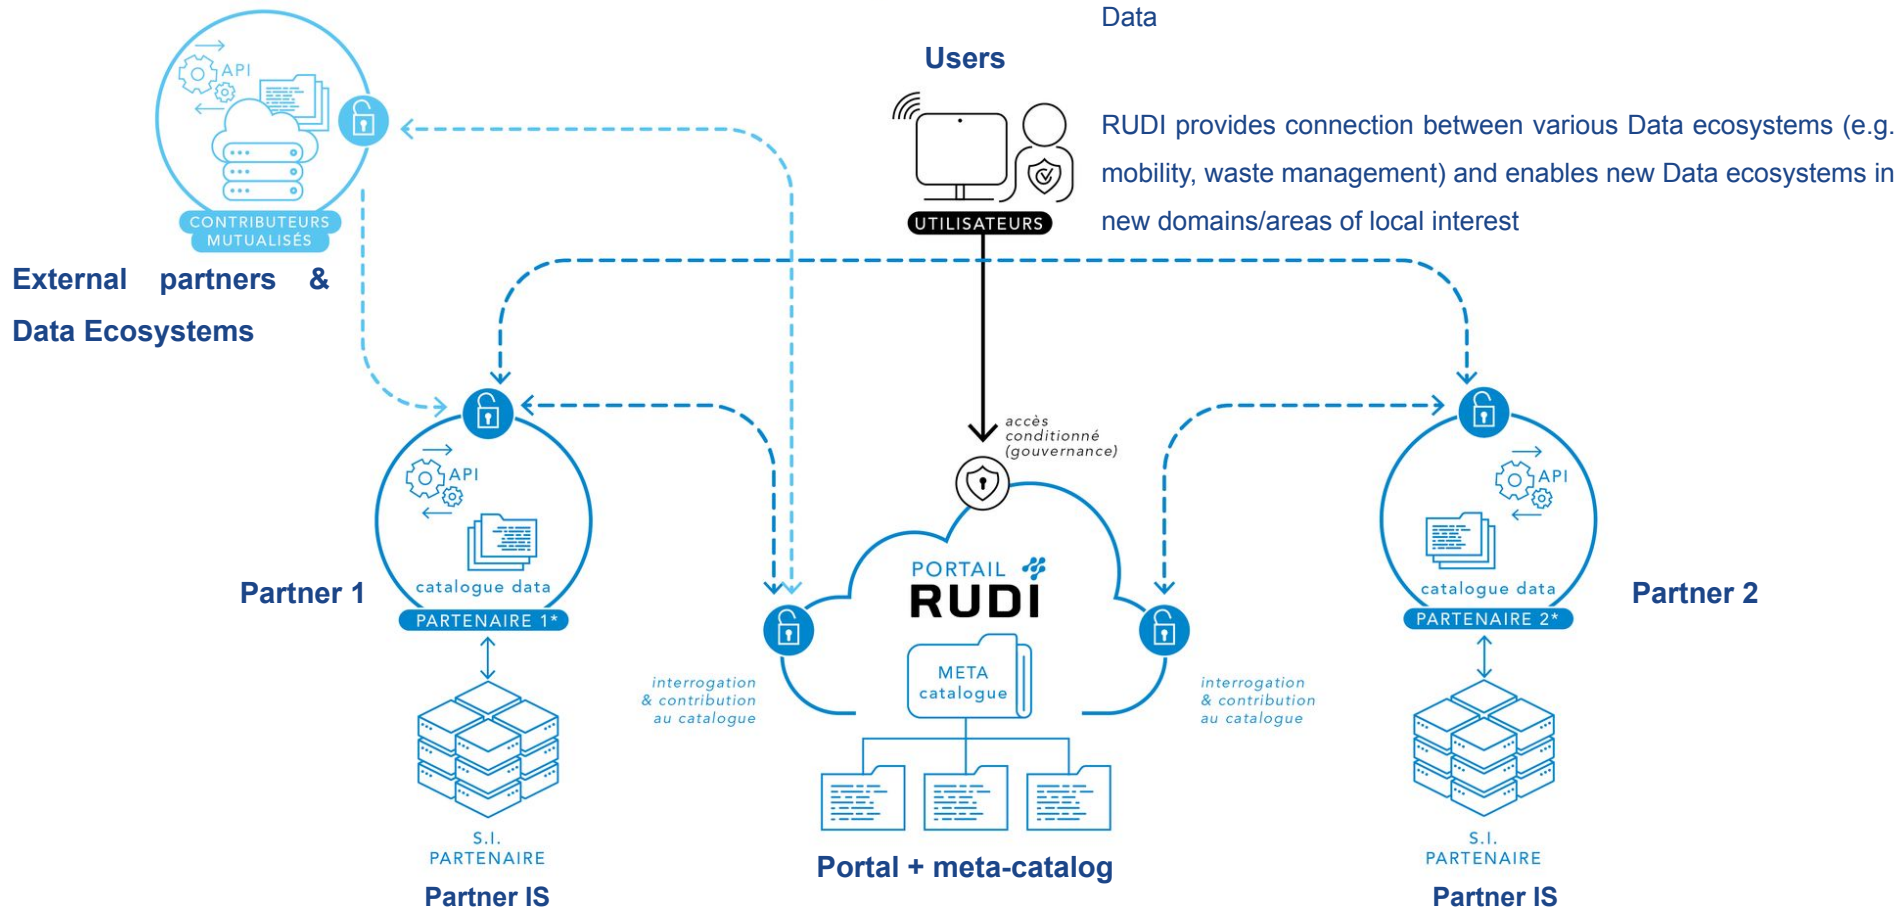

# RUDI - Rennes Urban Data Interface

An Open and Inclusive Metropolitan Data Ecosystem

META  
CATALOGUE

DONNÉES Local Data  
TERRITORIALES

ARCHITECTURE TECHNIQUE

Technical architecture

Personal Data in a secure space  
Accès aux données personnelles, dans un espace sécurisé

RGPD compliance  
Gestion du consentement, demande d'effacement, etc.

Accès aux données du territoire

Contribution au catalogue

Accès aux données de personnes ayant donné leur consentement

Increasing interoperability, ease of access and network effects among local/urban stakeholders

# RUDI Data Ecosystems

RUDI helps local innovators, service providers and Data providers to cooperate around Data to produce new services and broadcast Data

RUDI provides connection between various Data ecosystems (e.g. mobility, waste management) and enables new Data ecosystems in new domains/areas of local interest