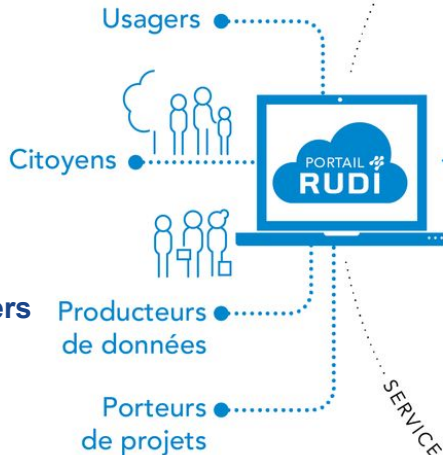

Urban Data Interface

Users

Citizens

Data producers

Projects

Increasing interoperability, ease of access and network effects among local/urban stakeholders

SPMD