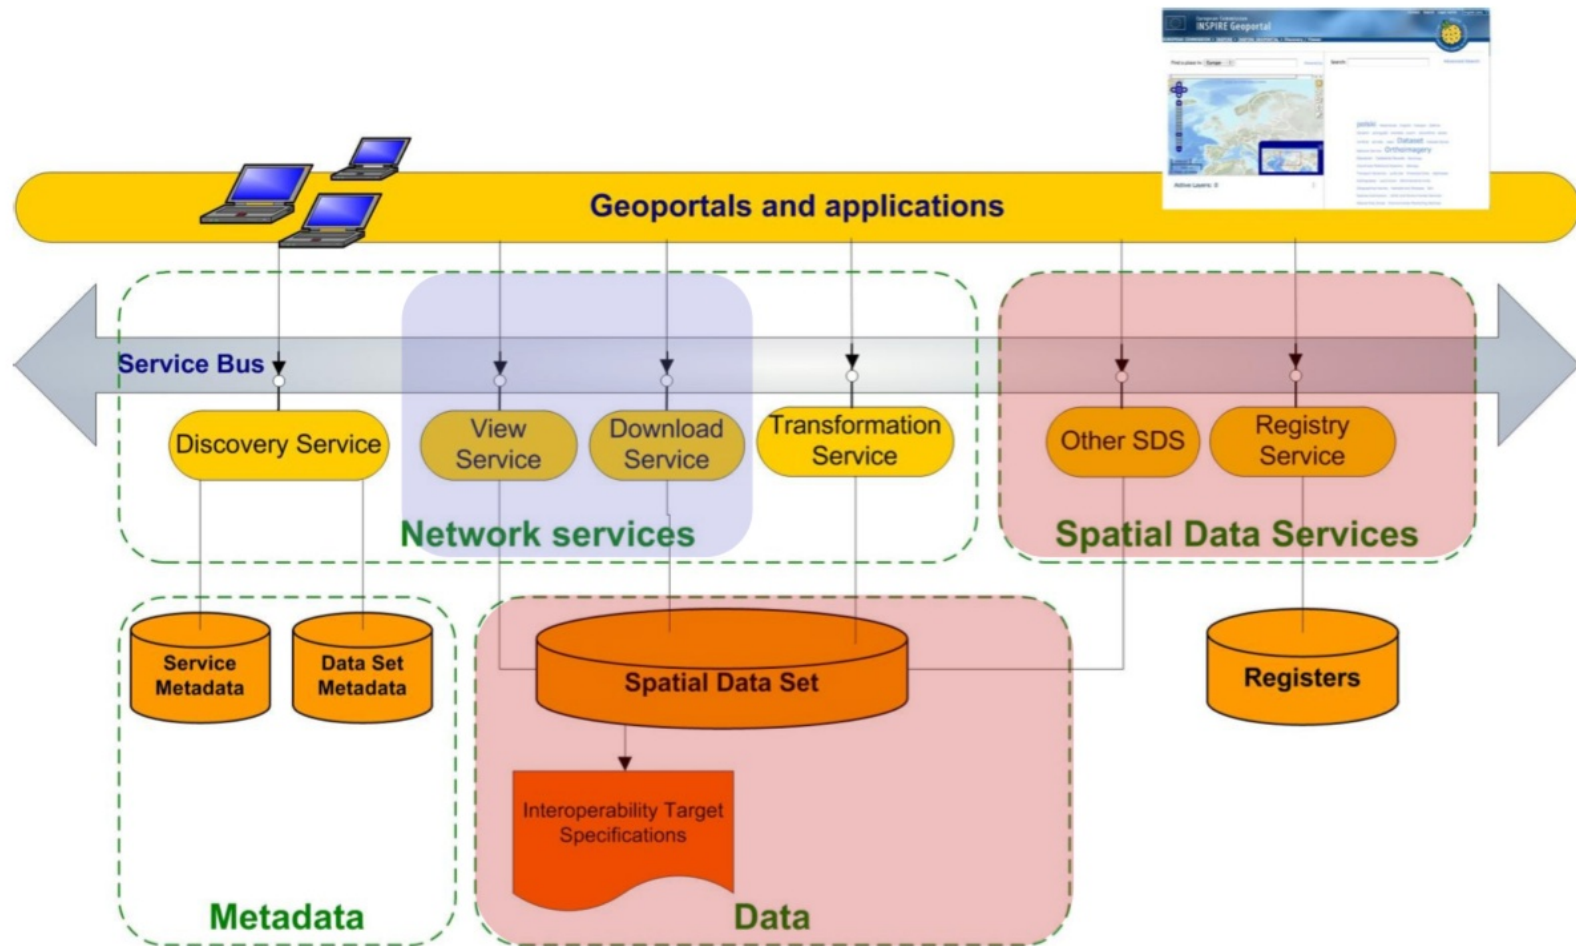

INSPIRE components

Source: EC JRC – INSPIRE Hands-on Training by Chris Schubert