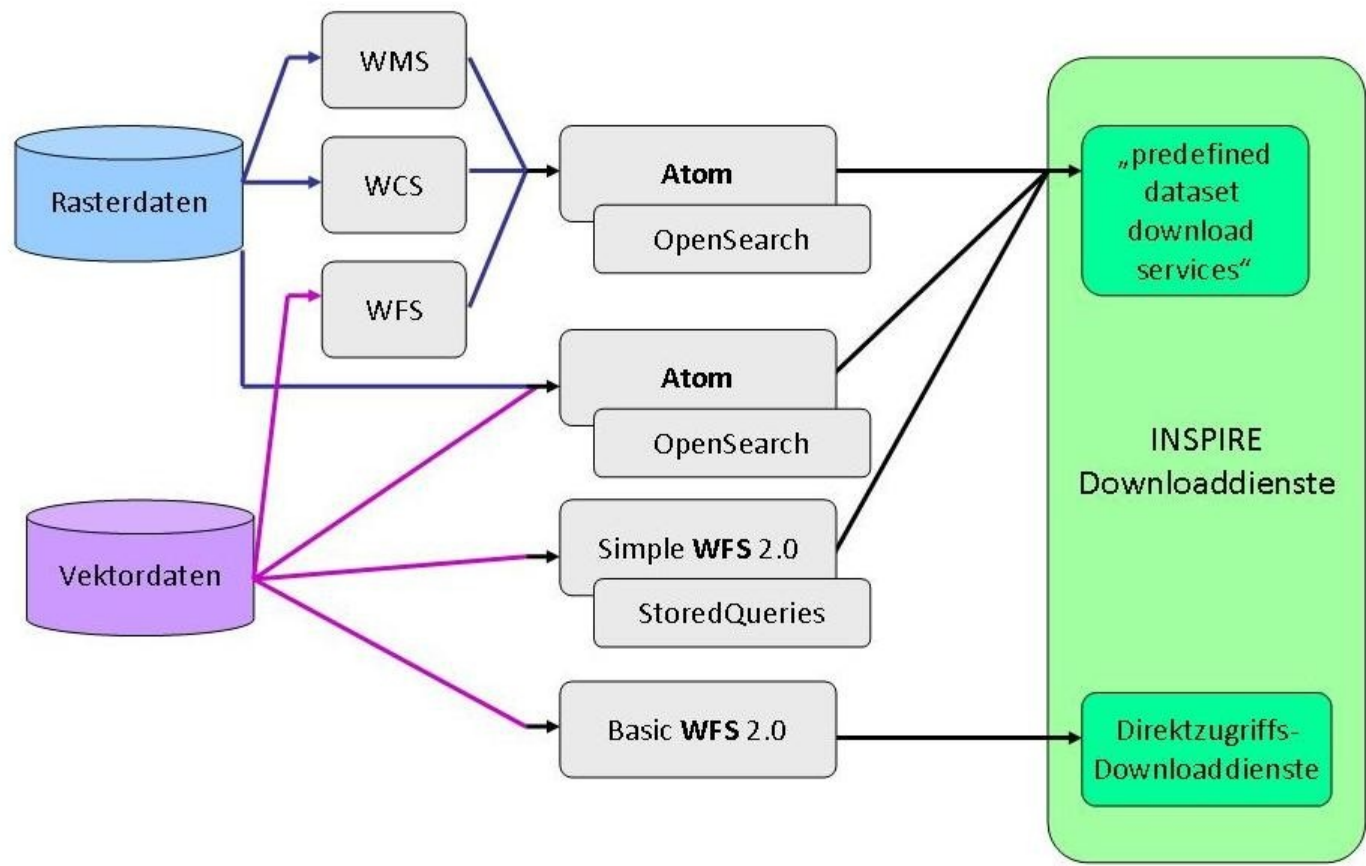

What different types of INSPIRE Download Services exist?

Source: <http://www.geoportal.de/SharedDocs/Downloads/DE/GDI-DE/Handlungsempfehlungen_Inspire_Downloadservices1_1.pdf?__blob=publicationFile>, page 9