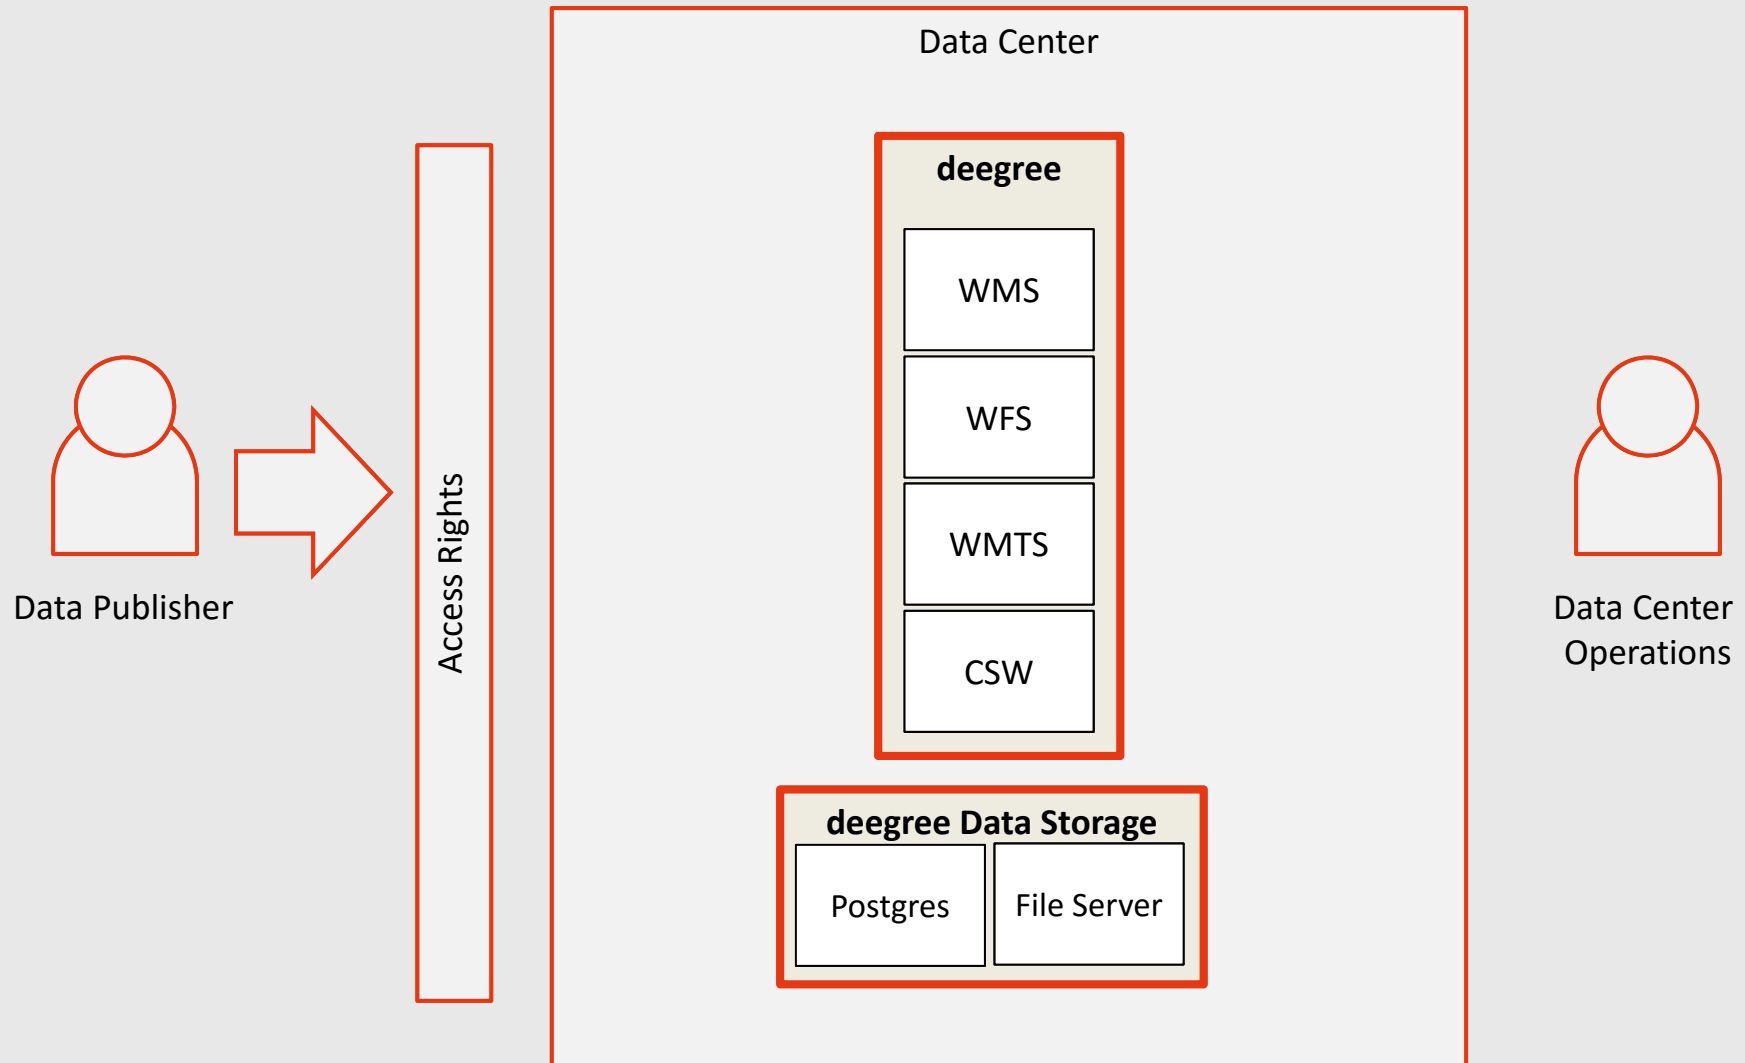

# The Start

# deegree goes Data Center

# Solution

docker

What is it?

Why use it?