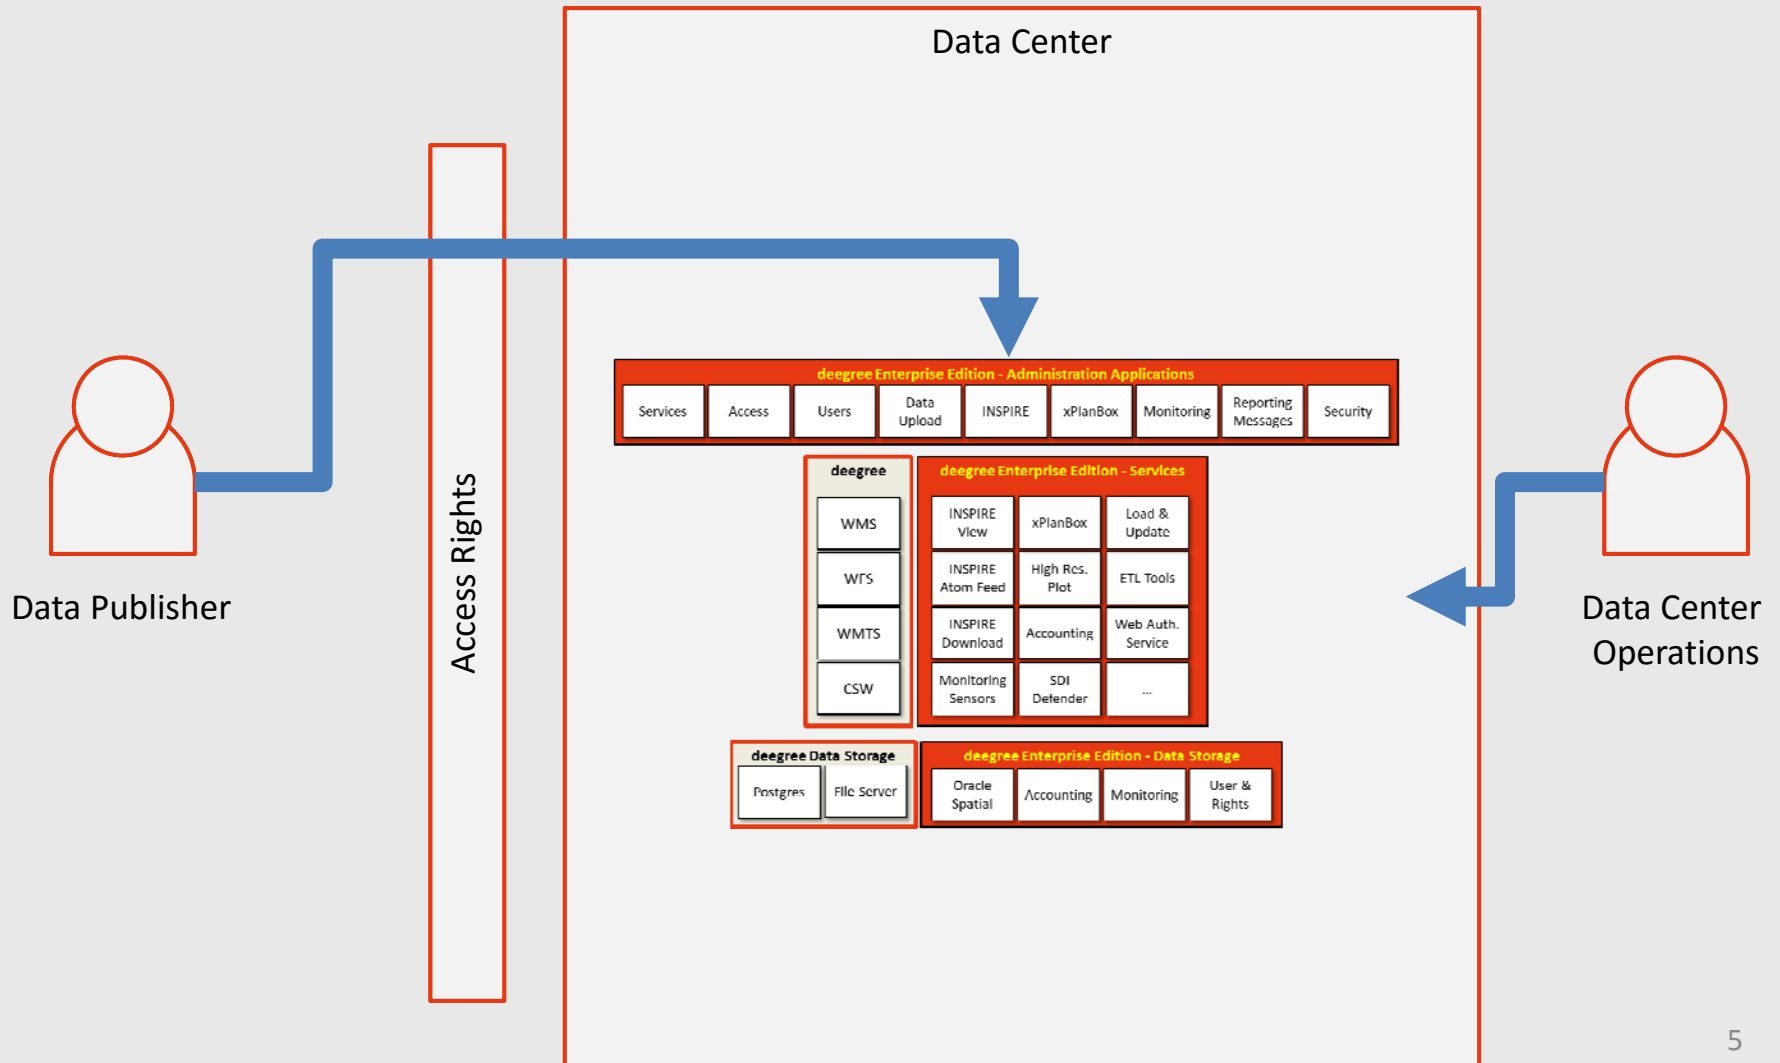

Shared Operations