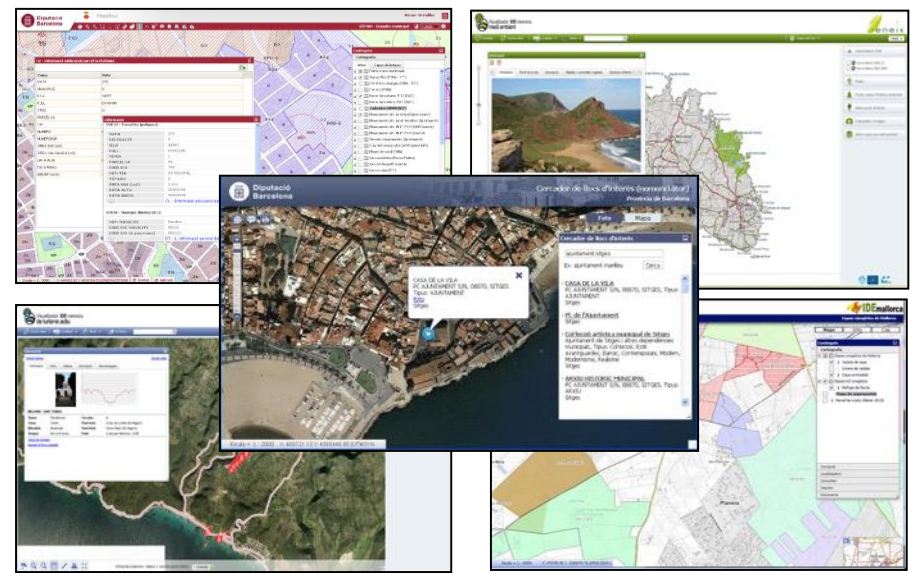

- What is the **SITMUN Network**?
- The regional and the local perspective
- The **SITMUNv2** platform
- A success that needs to evolve
- **SITMUNv3**: open source and open development

# What is the SITMUN Network?

- Started in 2003: **European network** between 7 ES & PT partners
- Goal #1: Provide **GIS as a Service** regional/local level
- Goal #2: Software and best practices ► **Reuse and share**
- Goal #3: Evolve according to **INSPIRE** requirements

## The regional and the local perspective

- Regional level → Regional planning with harmonised data
- Regional topics
  - Land uses
  - Ecosystem services
  - Natural areas
  - Road networks
  - ...
- Hundreds of specialised users with edit roles
- Thousands of stakeholders

# The regional and the local perspective

- Local level → Cost efficient and cross-border management
- Local topics
  - Addresses
  - Municipal urban planning
  - Public space
  - Residential areas
  - ...
- Thousands of users with edit roles
- Millions of citizens