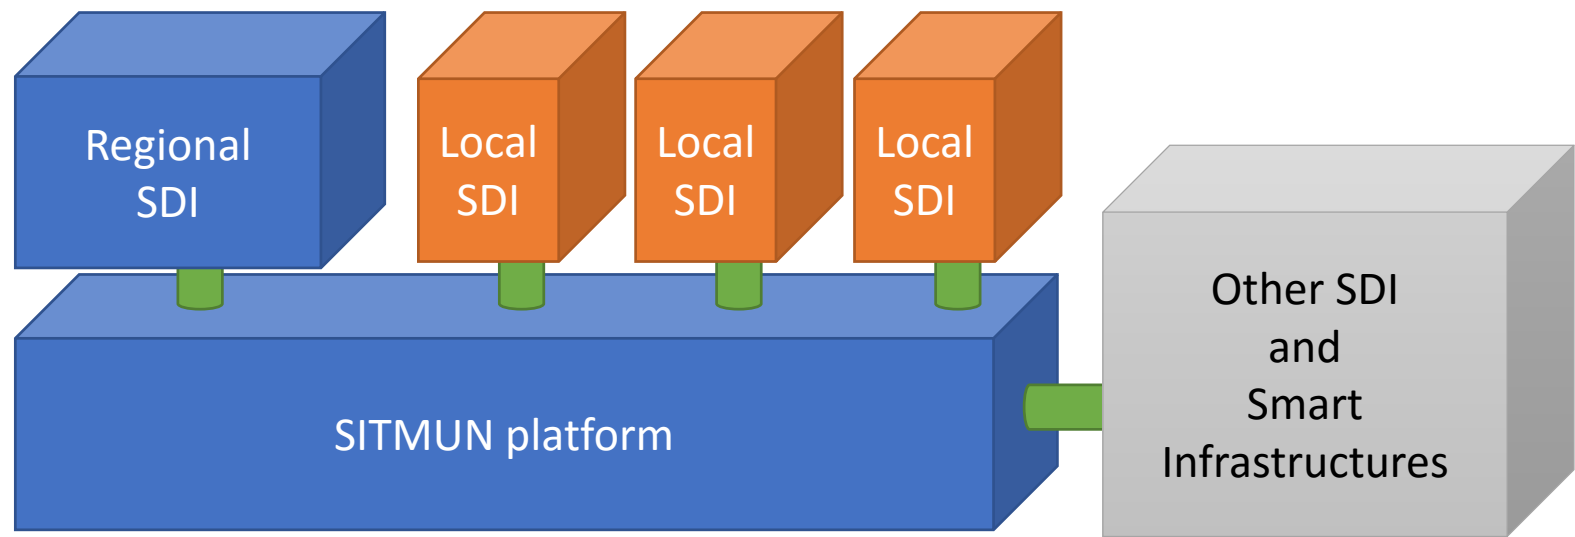

# What is the SITMUN Network?

- Started in 2003: **European network** between 7 ES & PT partners
- Goal #1: Provide **GIS as a Service** regional/local level
- Goal #2: Software and best practices ► **Reuse and share**
- Goal #3: Evolve according to **INSPIRE** requirements

## The regional and the local perspective

- Regional level → Regional planning with harmonised data
- Regional topics
  - Land uses
  - Ecosystem services
  - Natural areas
  - Road networks
  - ...
- Hundreds of specialised users with edit roles
- Thousands of stakeholders

# The SITMUNv2 platform: our first solution